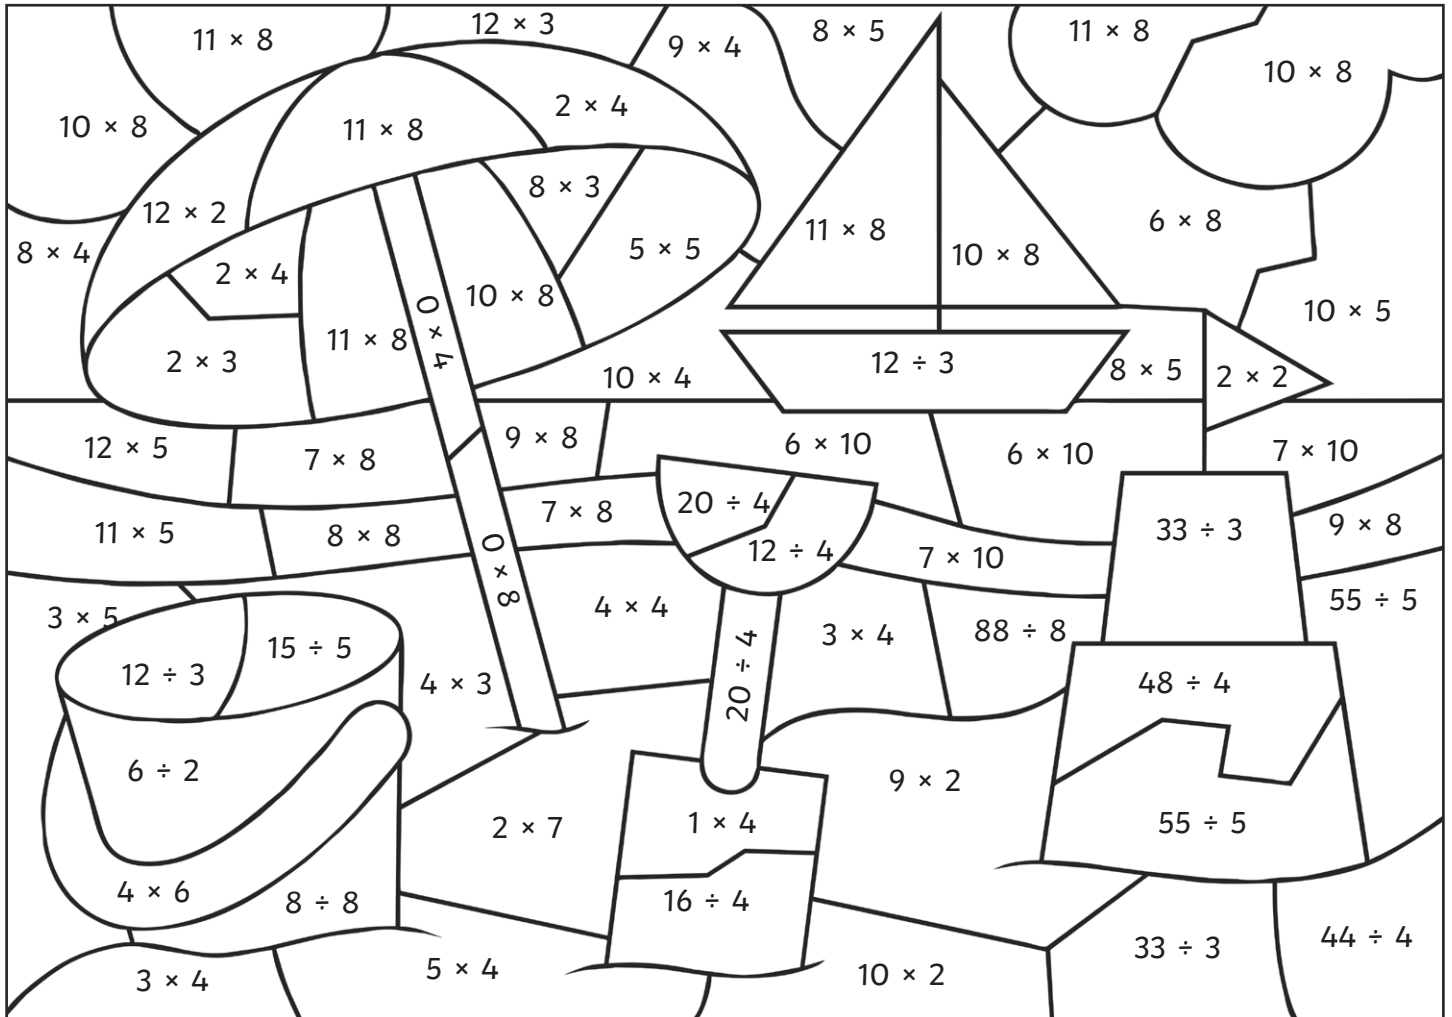

Summertime Colour by Calculations

Use the key to colour the summer-themed picture.

Grey:	Red:	Orange:	Yellow:	Green:	Light Blue:	Dark Blue:	White:
0	1 - 5	6 - 10	11 - 20	21 - 30	31 - 50	51 - 79	80 - 100

Summertime Colour by Calculations Answers

Use the key to colour the summer-themed picture.

Grey:	Red:	Orange:	Yellow:	Green:	Light Blue:	Dark Blue:	White:
0	1 - 5	6 - 10	11 - 20	21 - 30	31 - 50	51 - 79	80 - 100

Summertime Colour by Calculations

Use the key to colour the summer-themed picture.

Grey:	Red:	Orange:	Yellow:	Green:	Light Blue:	Dark Blue:	White:
0	1 - 5	6 - 18	19 - 36	37 - 60	61 - 85	86 - 120	121 - 144