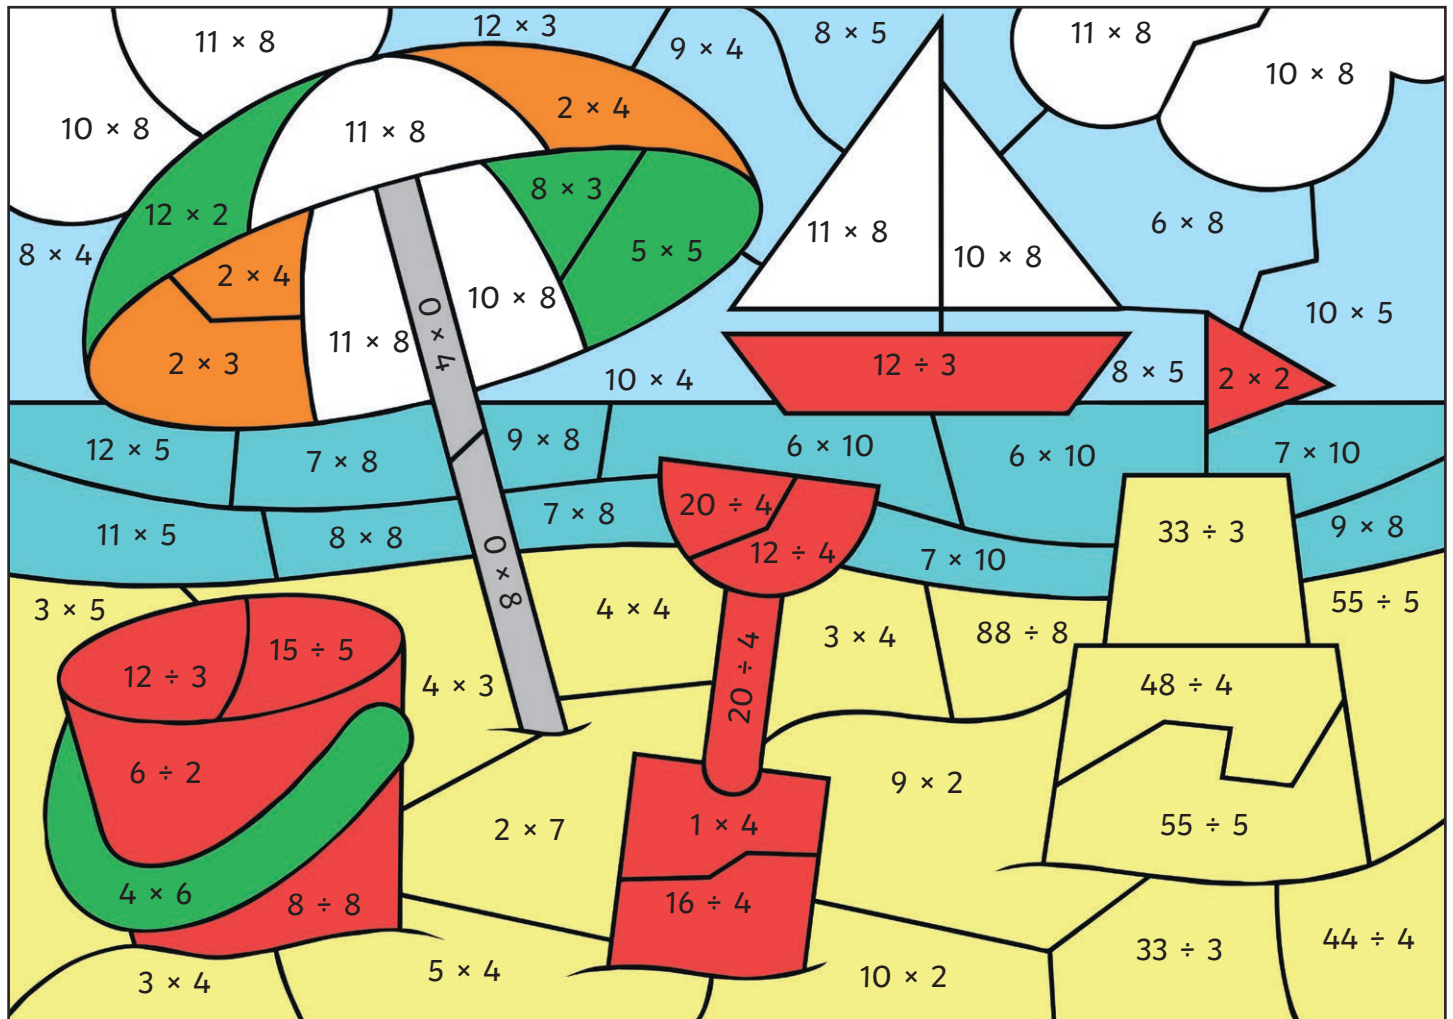

Summertime Colour by Calculations

Use the key to colour the summer-themed picture.

Grey:	Red:	Orange:	Yellow:	Green:	Light Blue:	Dark Blue:	White:
0	1 - 5	6 - 10	11 - 20	21 - 30	31 - 50	51 - 79	80 - 100

Summertime Colour by Calculations Answers

Use the key to colour the summer-themed picture.

Grey:	Red:	Orange:	Yellow:	Green:	Light Blue:	Dark Blue:	White:
0	1 - 5	6 - 10	11 - 20	21 - 30	31 - 50	51 - 79	80 - 100

Summertime Colour by Calculations

Use the key to colour the summer-themed picture.

Grey:	Red:	Orange:	Yellow:	Green:	Light Blue:	Dark Blue:	White:
0	1 - 5	6 - 18	19 - 36	37 - 60	61 - 85	86 - 120	121 - 144