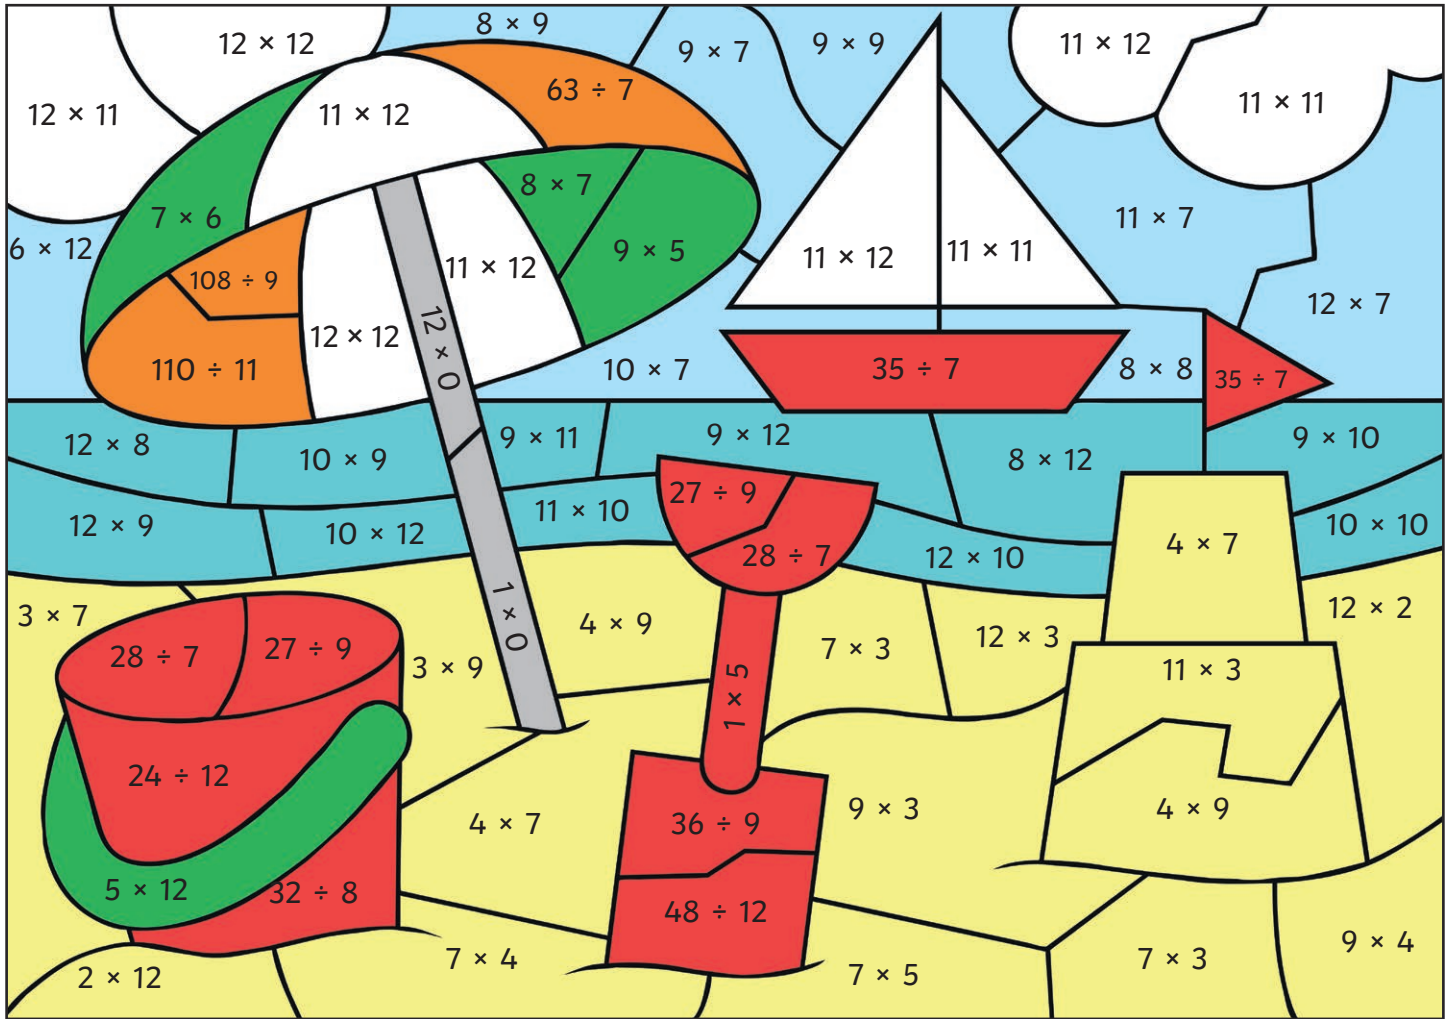

Summertime Colour by Calculations Answers

Use the key to colour the summer-themed picture.

Grey:	Red:	Orange:	Yellow:	Green:	Light Blue:	Dark Blue:	White:
0	1 - 5	6 - 10	11 - 20	21 - 30	31 - 50	51 - 79	80 - 100

Summertime Colour by Calculations

Use the key to colour the summer-themed picture.

Grey:	Red:	Orange:	Yellow:	Green:	Light Blue:	Dark Blue:	White:
0	1 - 5	6 - 18	19 - 36	37 - 60	61 - 85	86 - 120	121 - 144