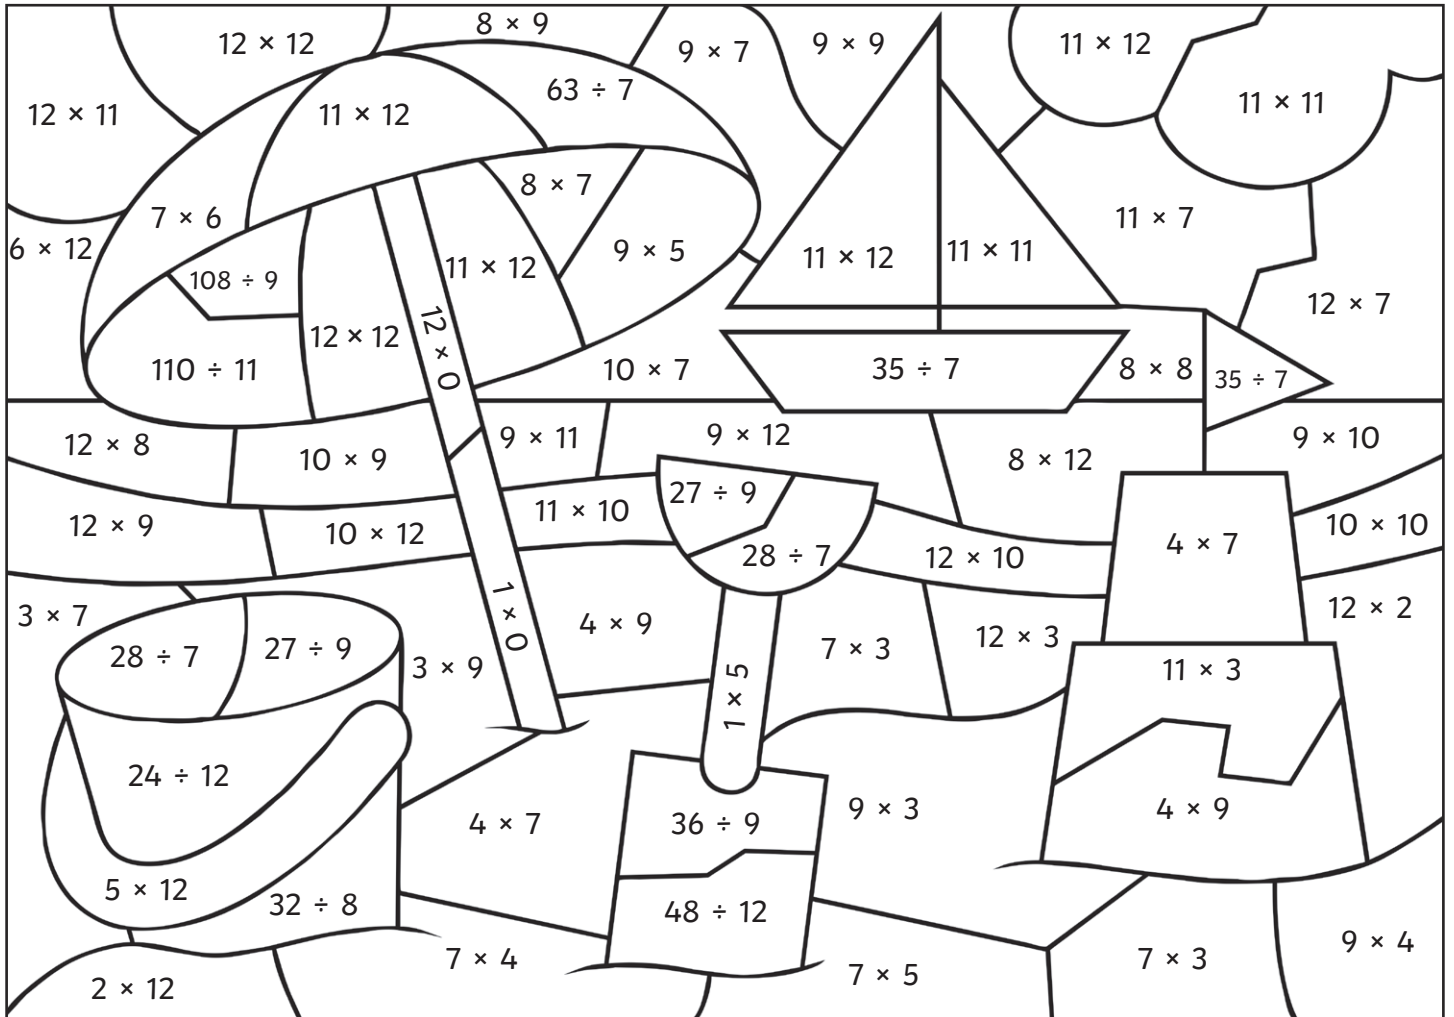

Summertime Colour by Calculations

Use the key to colour the summer-themed picture.

Grey:	Red:	Orange:	Yellow:	Green:	Light Blue:	Dark Blue:	White:
0	1 - 5	6 - 18	19 - 36	37 - 60	61 - 85	86 - 120	121 - 144